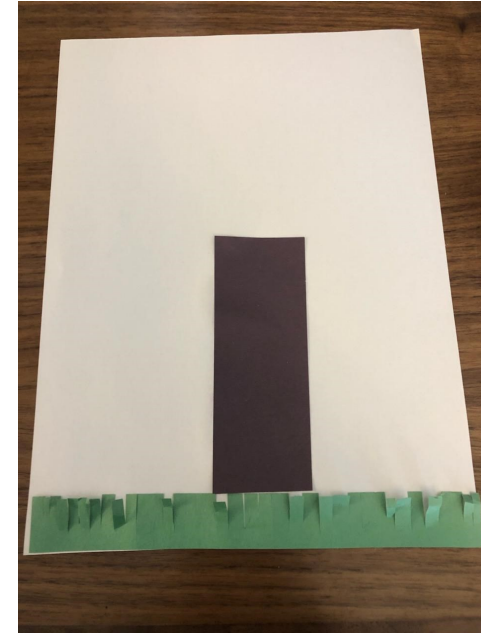

Hand Tree Activity Instructions

Step 1: Cut a green strip of construction paper and make small cuts $\frac{3}{4}$ of the way down all along the strip to create your grass. Glue the grass to one piece of your white construction paper.

Step 2: Cut a brown strip of construction paper to create your tree trunk.

Step 3: Using another piece of white construction paper, trace your hand multiple times and color your hands in various skin tone colors.

Step 4: Glue the colored hands to the tree trunk to create your tree canopy.

Share your tree art with us!